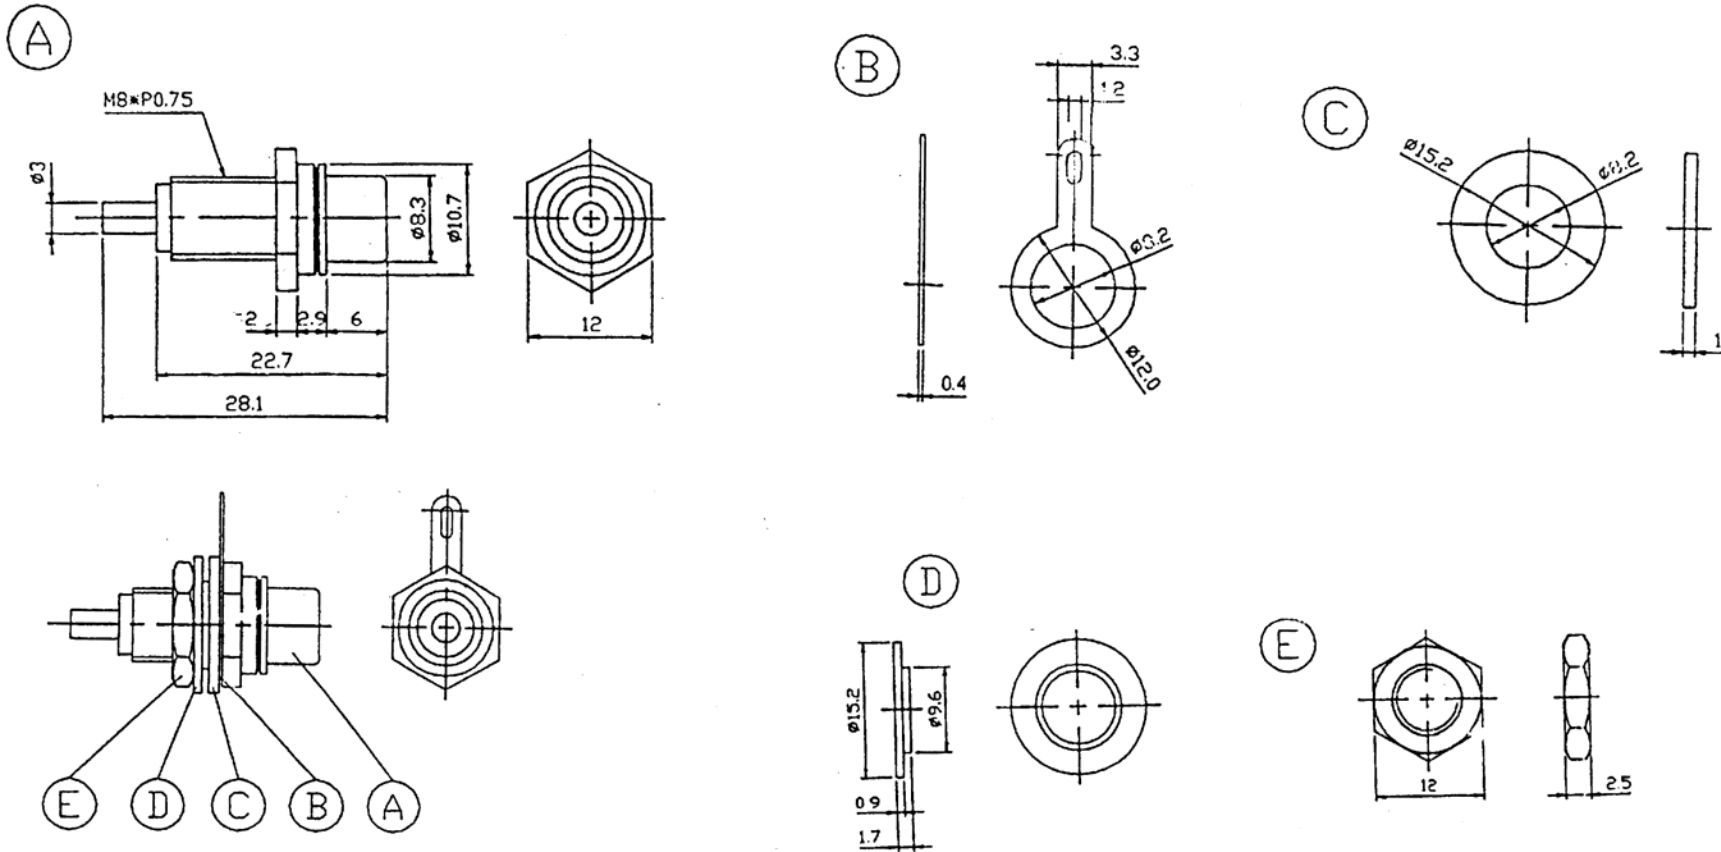

Product Drawing

Legend	Component	Material
A	Body	Bronze
B	Ground Terminal	Bronze
C	Insulation Washer	Nylon66
D	Insulation Washer	Nylon66
E	Nut	Bronze

Description:

Standard outline drawing.

Page: 1 Date: 2007-07-27