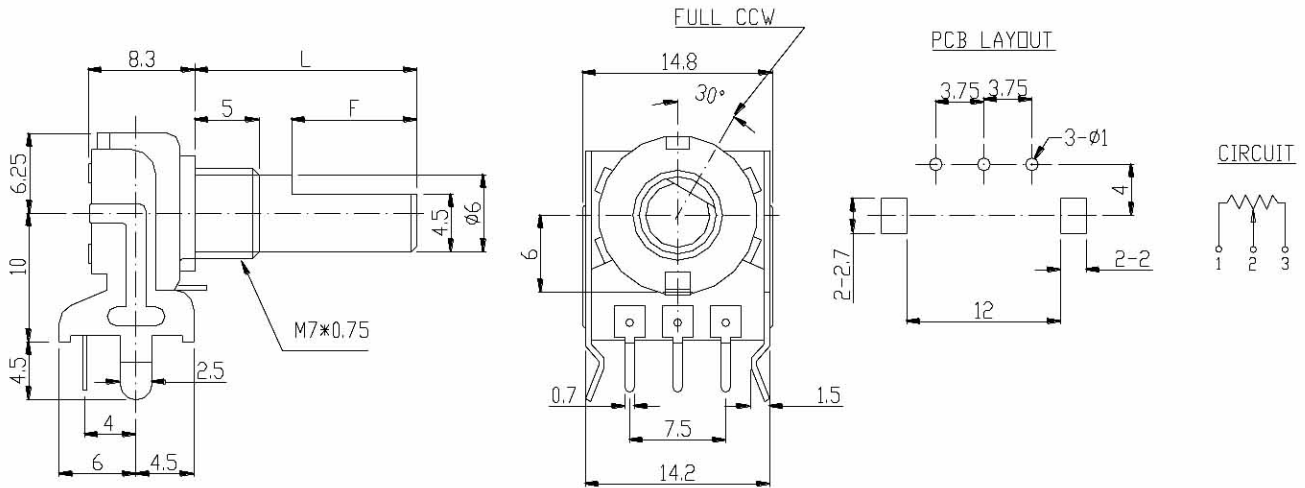

# 12mm Insulated Shaft Rotary Potentiometers

### Part Number

### Dimensions

### Shaft Type