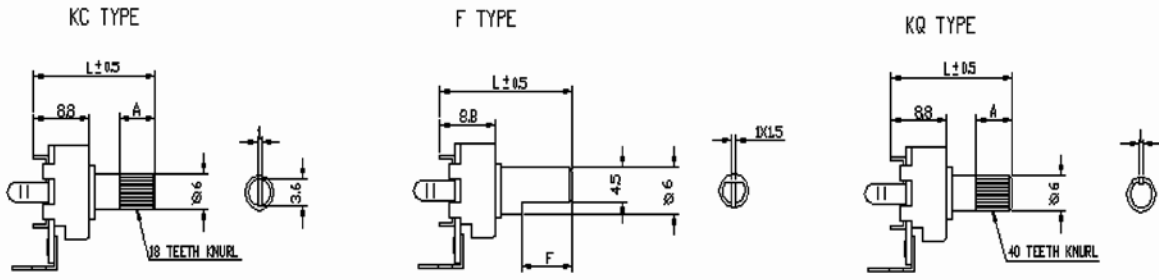

12mm Insulated Shaft Rotary Potentiometers

RP12AVP

Part Number

RP12AVP - **B** **50K**, L - **20** **F**

↓ ↓ ↓ ↓
 Taper Resistance Value Shaft Length Shaft Type

12mm Insulated Shaft Rotary Potentiometers

Shaft Type

Vertical Shaft Dimensions and Style

KC	L	15	20	25	30	
	A	5	8	12	12	
F	L	15	17	20	25	30
	F	5	7	8	12	12
KQ	L	15	20	25	30	
	A	5	8	12	12	