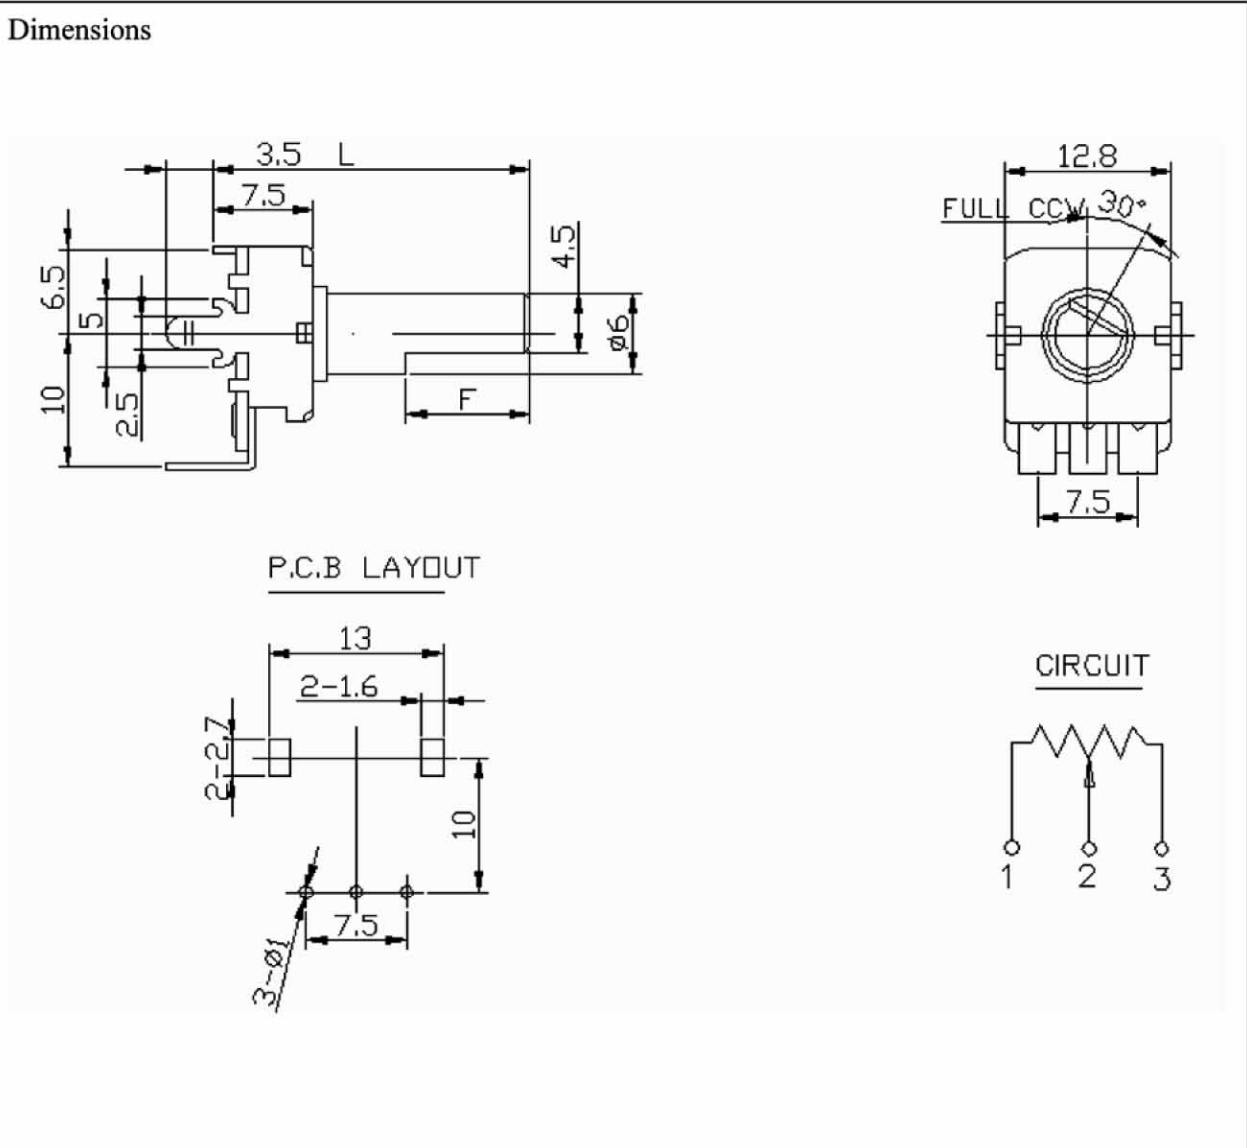

12mm Insulated Shaft Rotary Potentiometers

RP12AVP

Part Number

RP12AVP - **B** **50K**, L - **20** **F**

↓ ↓ ↓ ↓
 Taper Resistance Value Shaft Length Shaft Type

12mm Insulated Shaft Rotary Potentiometers

Shaft Type

Vertical Shaft Dimensions and Style

KC	L	15	20	25	30	
	A	5	8	12	12	
F	L	15	17	20	25	30
	F	5	7	8	12	12
KQ	L	15	20	25	30	
	A	5	8	12	12	