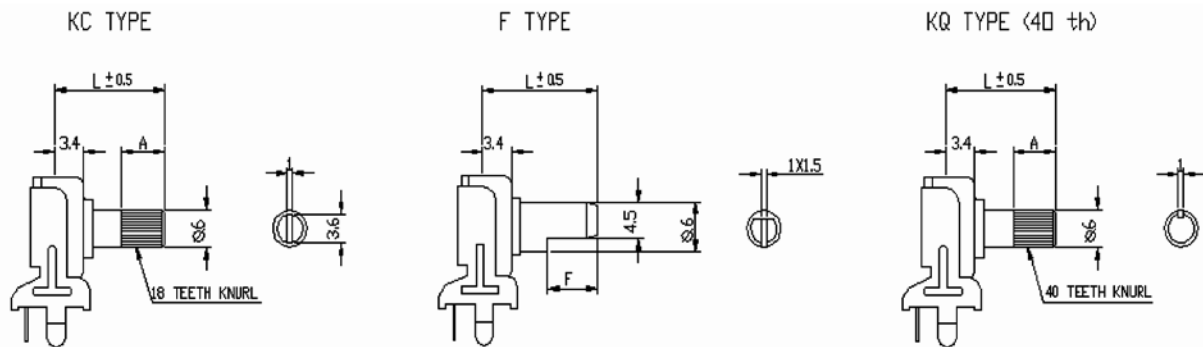

12mm Insulated Shaft Rotary Potentiometers

RP12AHP

Part Number

Dimensions

P.C.B LAYOUT

CIRCUIT

12mm Insulated Shaft Rotary Potentiometers

Shaft Type

Horizontal Shaft Dimensions and Styles

KC	L	10	15	20	25	30
	A	5	8	12	12	12
F	L	10	15	20	25	30
	F	5	8	12	12	12
RE	L	10	15	20	25	30
R	L	5	8	8	12	12