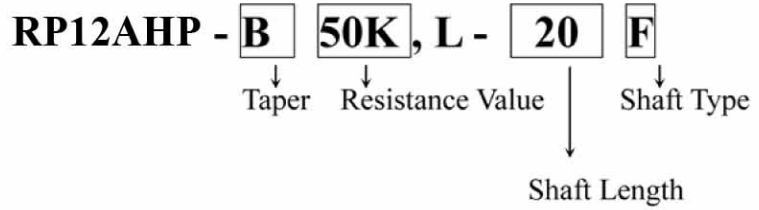

12mm Insulated Shaft Rotary Potentiometers

RP12AHP

Part Number

Dimensions

P.C.B LAYOUT

CIRCUIT

12mm Insulated Shaft Rotary Potentiometers

Shaft Type

Horizontal Shaft Dimensions and Styles

KC	L	10	15	20	25	30
	A	5	8	12	12	12
F	L	10	15	20	25	30
	F	5	8	12	12	12
RE	L	10	15	20	25	30
R	L	5	8	8	12	12