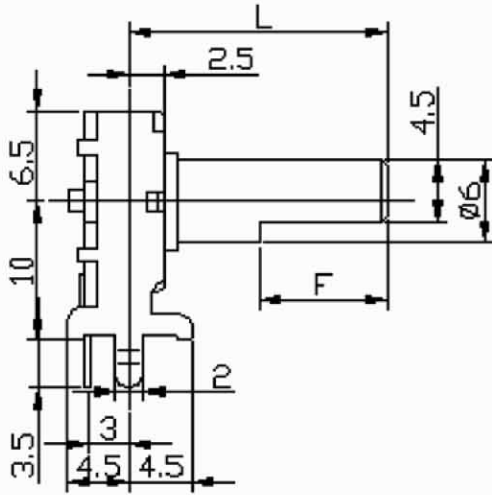

12mm Insulated Shaft Rotary Potentiometers

RP12AHP

Part Number

Dimensions

P.C.B LAYOUT

CIRCUIT

12mm Insulated Shaft Rotary Potentiometers

Shaft Type

Horizontal Shaft Dimensions and Styles

KC	L	10	15	20	25	30
	A	5	8	12	12	12
F	L	10	15	20	25	30
	F	5	8	12	12	12
RE	L	10	15	20	25	30
R	L	5	8	8	12	12