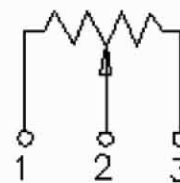

12mm Insulated Shaft Rotary Potentiometers

RP12AHP

Part Number

Dimensions

P.C.B LAYOUT

CIRCUIT

12mm Insulated Shaft Rotary Potentiometers

Shaft Type

Horizontal Shaft Dimensions and Styles

KC	L	10	15	20	25	30
	A	5	8	12	12	12
F	L	10	15	20	25	30
	F	5	8	12	12	12
RE	L	10	15	20	25	30
R	L	5	8	8	12	12