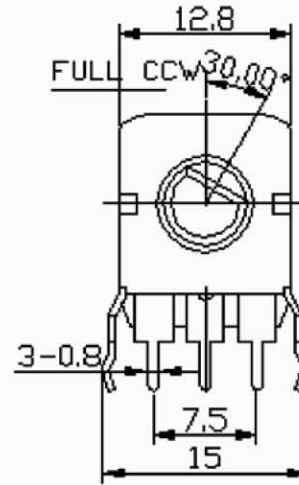

12mm Insulated Shaft Rotary Potentiometers

RP12AHP

Part Number

Dimensions

P.C.B LAYOUT

CIRCUIT

12mm Insulated Shaft Rotary Potentiometers

Shaft Type

Horizontal Shaft Dimensions and Styles

KC	L	10	15	20	25	30
	A	5	8	12	12	12
F	L	10	15	20	25	30
	F	5	8	12	12	12
RE	L	10	15	20	25	30
R	L	5	8	8	12	12