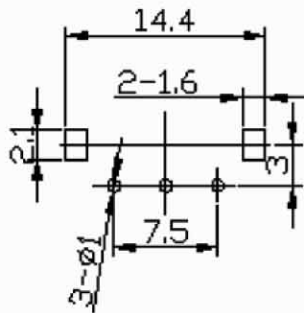

12mm Insulated Shaft Rotary Potentiometers

RP12AHP

Part Number

Dimensions

P.C.B LAYOUT

CIRCUIT

12mm Insulated Shaft Rotary Potentiometers

Shaft Type

Horizontal Shaft Dimensions and Styles

KC	L	10	15	20	25	30
	A	5	8	12	12	12
F	L	10	15	20	25	30
	F	5	8	12	12	12
RE	L	10	15	20	25	30
R	L	5	8	8	12	12