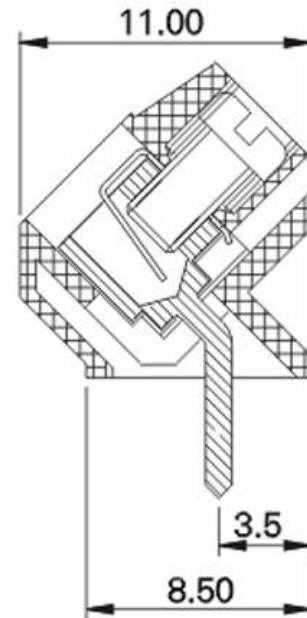

# Product Drawing

		<b>Description:</b>		Standard Outline Drawing	
<b>Page:</b>	1	<b>Date:</b>	2011-01-07	<b>P/N</b>	<b>VWP210-5.0</b>
<b>of:</b>	1	<b>Revision:</b>	1.0		