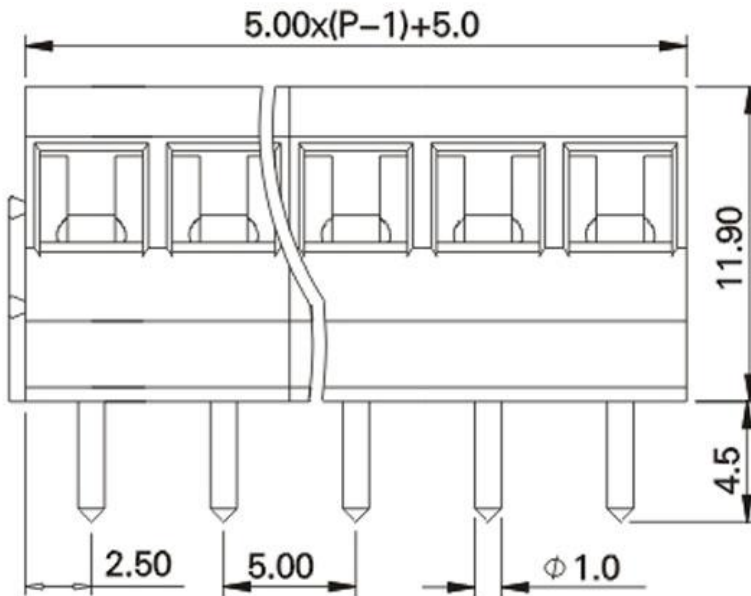

# Product Drawing

		<b>Description:</b>		Standard Outline Drawing	
<b>Page:</b>	1	<b>Date:</b>	2011-01-07	<b>P/N</b>	<b>VWP210-5.0</b>
<b>of:</b>	1	<b>Revision:</b>	1.0		