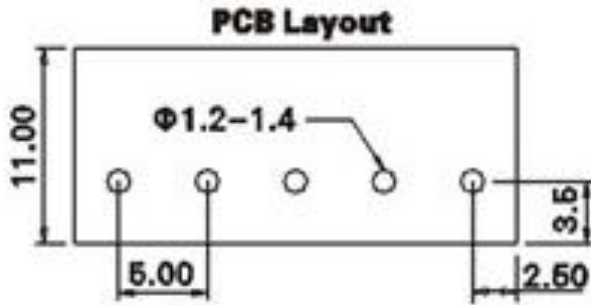

# Product Drawing

		<b>Description:</b>		Standard Outline Drawing	
<b>Page:</b>	1	<b>Date:</b>	2011-01-07	<b>P/N</b>	<b>VWP210-5.0</b>
<b>of:</b>	1	<b>Revision:</b>	1.0		