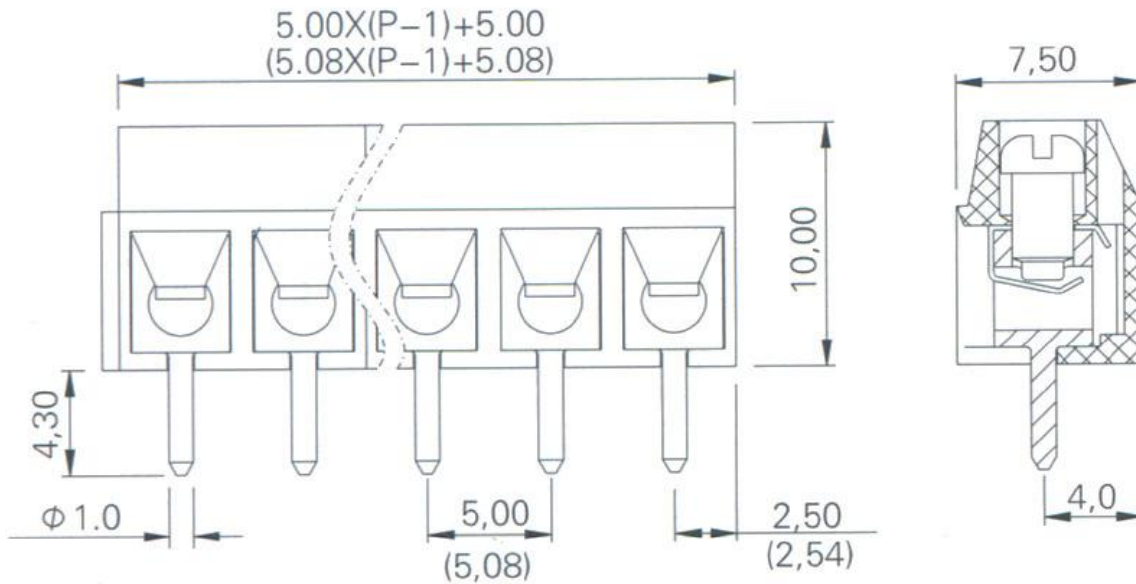

# Product Drawing

				<b>Description:</b>	Standard Outline Drawing
<b>Page:</b>	1	<b>Date:</b>	2011-01-07	<b>P/N</b>	<b>VWP201V-5.0</b>
<b>of:</b>	1	<b>Revision:</b>	1.0		<b>VWP201V-5.08</b>