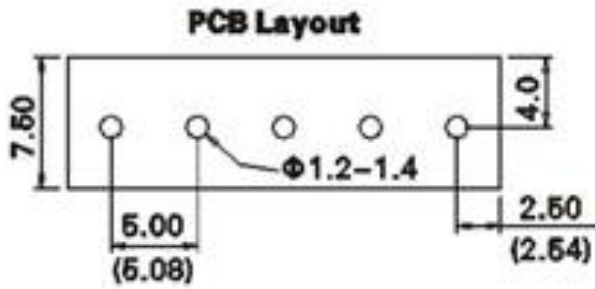

# Product Drawing

				<b>Description:</b>	Standard Outline Drawing
<b>Page:</b>	1	<b>Date:</b>	2011-01-07	<b>P/N</b>	<b>VWP201V-5.0</b>
<b>of:</b>	1	<b>Revision:</b>	1.0		<b>VWP201V-5.08</b>