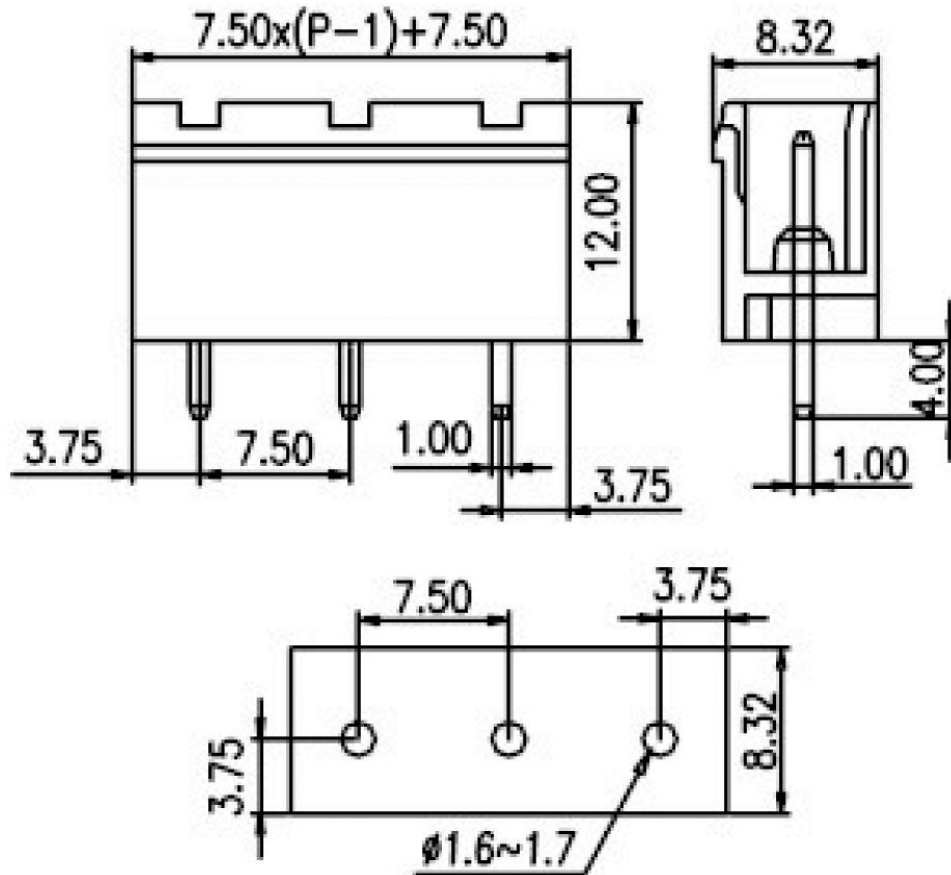

Product Drawing

Page: 1		Date: 2010-12-16		Description:	Standard Outline Drawing
of: 1		Revision: 1.0			