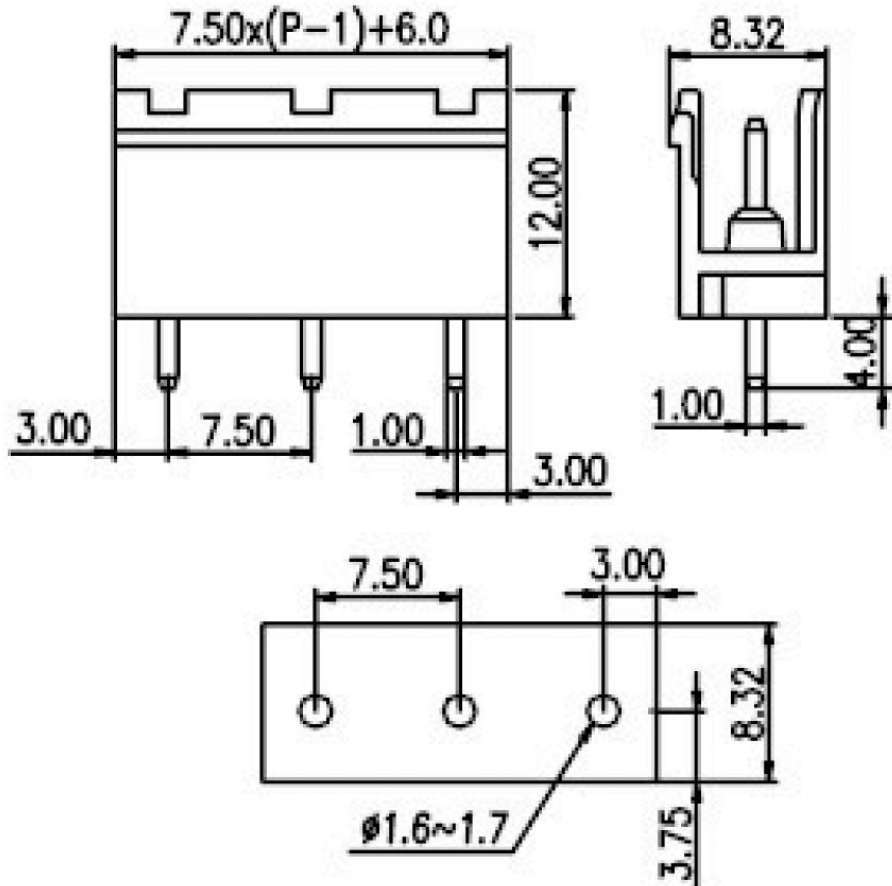

Product Drawing

Page: 1		Date: 2010-12-16		Description:	Standard Outline Drawing
of: 1		Revision: 1.0			