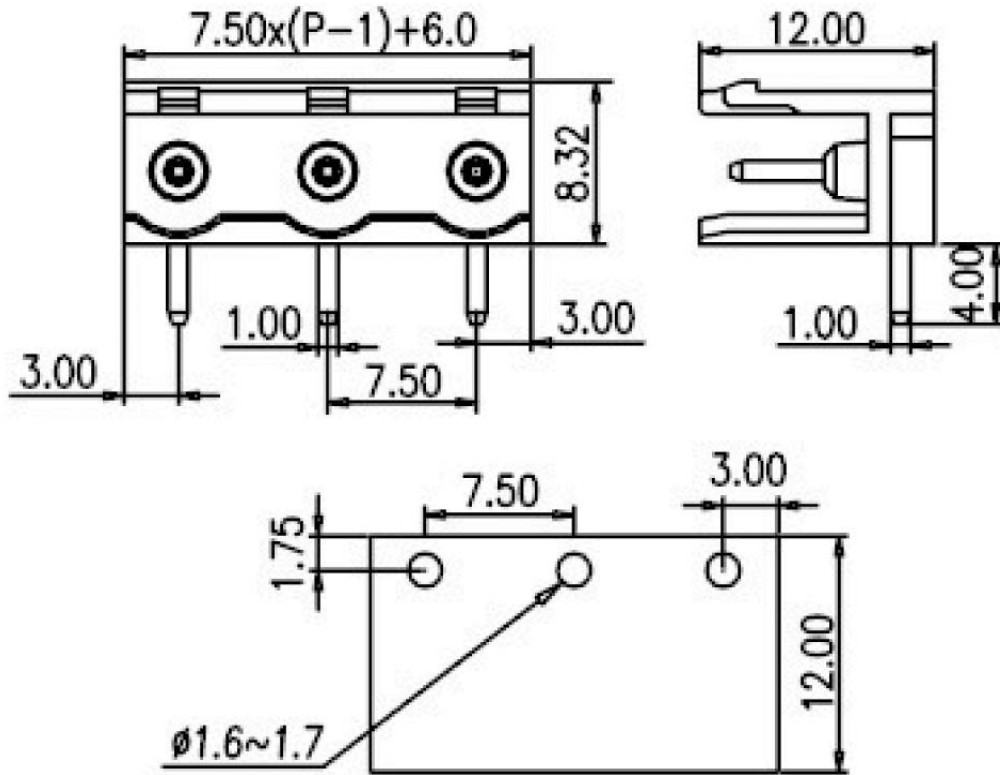

# Product Drawing

Page: 1		Date: 2010-12-16		Description:	Standard Outline Drawing
of: 1		Revision: 1.0			