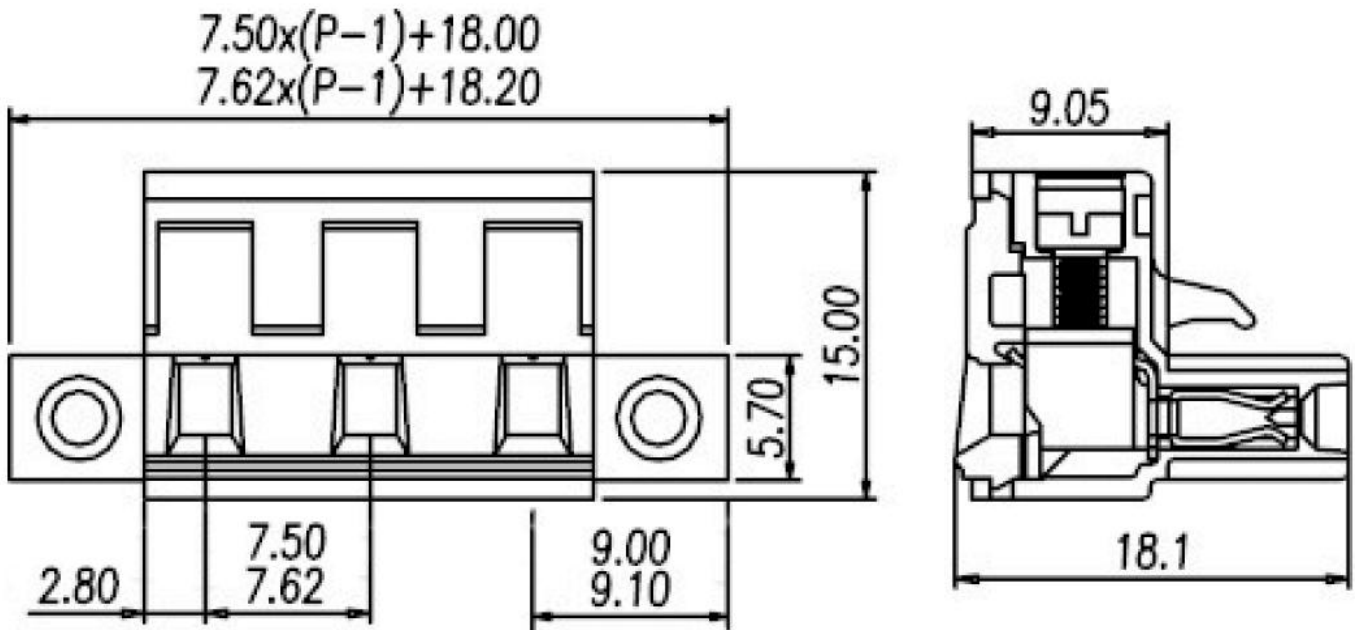

# Product Drawing

				<b>Description:</b>	Standard Outline Drawing
<b>Page:</b>	1	<b>Date:</b>	2010-12-15	P/N	VDGKM-7.5 VDGKM-7.62
<b>of:</b>	1	<b>Revision:</b>	1.0		