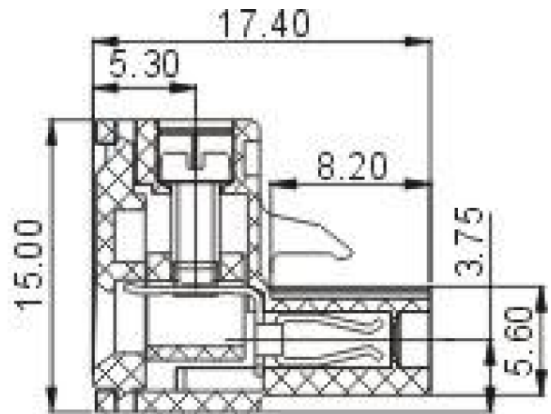

# Product Drawing

				<b>Description:</b>	Standard Outline Drawing
<b>Page:</b>	1	<b>Date:</b>	2010-12-03	<b>P/N</b>	<b>VDGKM-5.0</b>
<b>of:</b>	1	<b>Revision:</b>	1.0		<b>VDGKM-5.08</b>