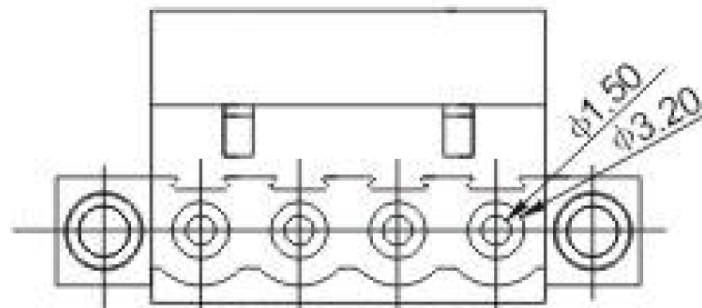

# Product Drawing

				<b>Description:</b>	Standard Outline Drawing
<b>Page:</b>	1	<b>Date:</b>	2010-12-03	<b>P/N</b>	<b>VDGKM-5.0</b>
<b>of:</b>	1	<b>Revision:</b>	1.0		<b>VDGKM-5.08</b>