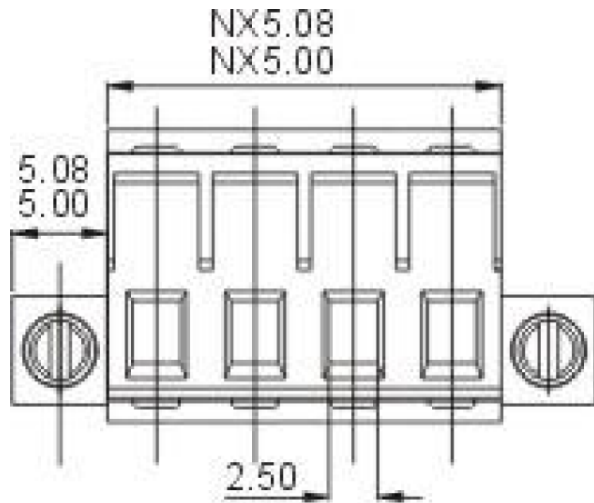

# Product Drawing

				<b>Description:</b>	Standard Outline Drawing
<b>Page:</b>	1	<b>Date:</b>	2010-12-03	<b>P/N</b>	<b>VDGKM-5.0</b>
<b>of:</b>	1	<b>Revision:</b>	1.0		<b>VDGKM-5.08</b>