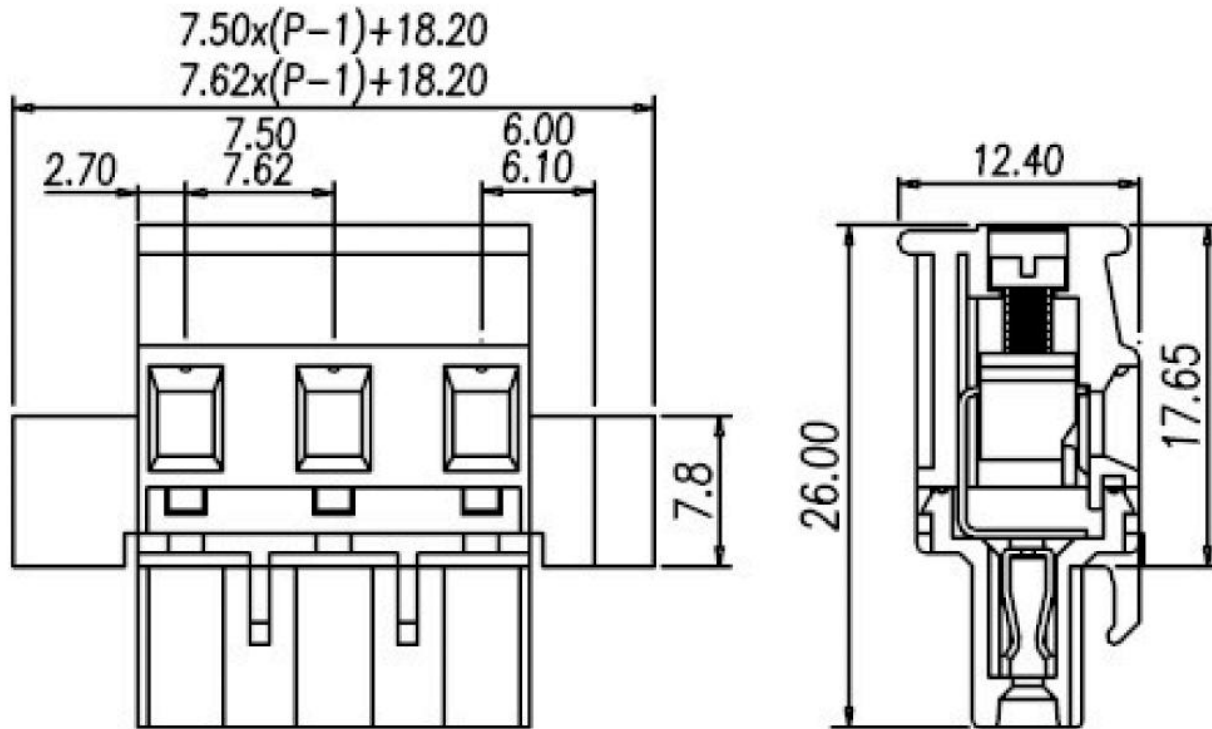

# Product Drawing

				<b>Description:</b>	Standard Outline Drawing
<b>Page:</b>	1	<b>Date:</b>	2010-12-14	<b>P/N</b>	<b>VDGKBM-7.5</b> <b>VDGKBM-7.62</b>
<b>of:</b>	1	<b>Revision:</b>	1.0		