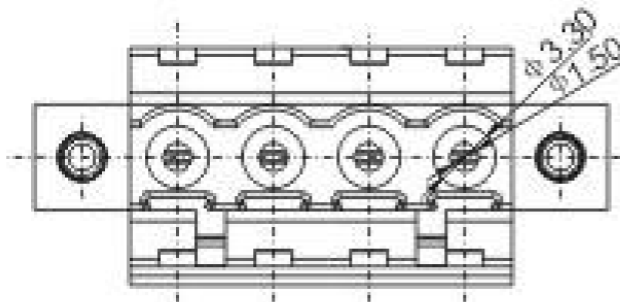

Product Drawing

Page: 1		Date: 2010-12-03		Description:	Standard Outline Drawing
of: 1		Revision: 1.0			