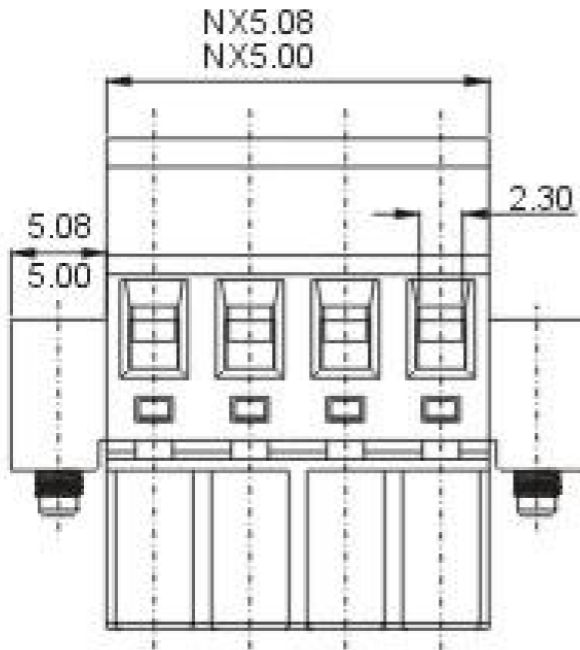

Product Drawing

Page: 1		Date: 2010-12-03		Description:	Standard Outline Drawing
of: 1		Revision: 1.0			