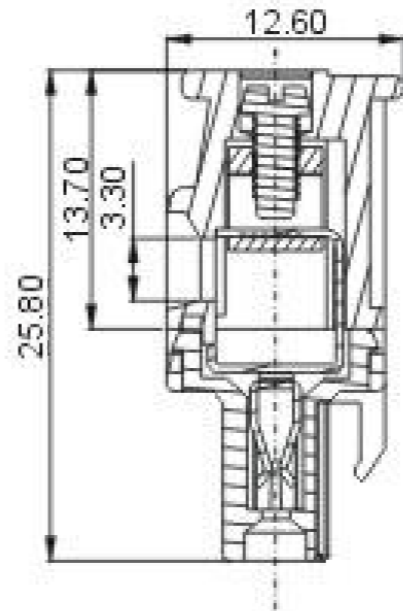

Product Drawing

Page: 1		Date: 2010-12-03		Description:	Standard Outline Drawing
of: 1		Revision: 1.0			