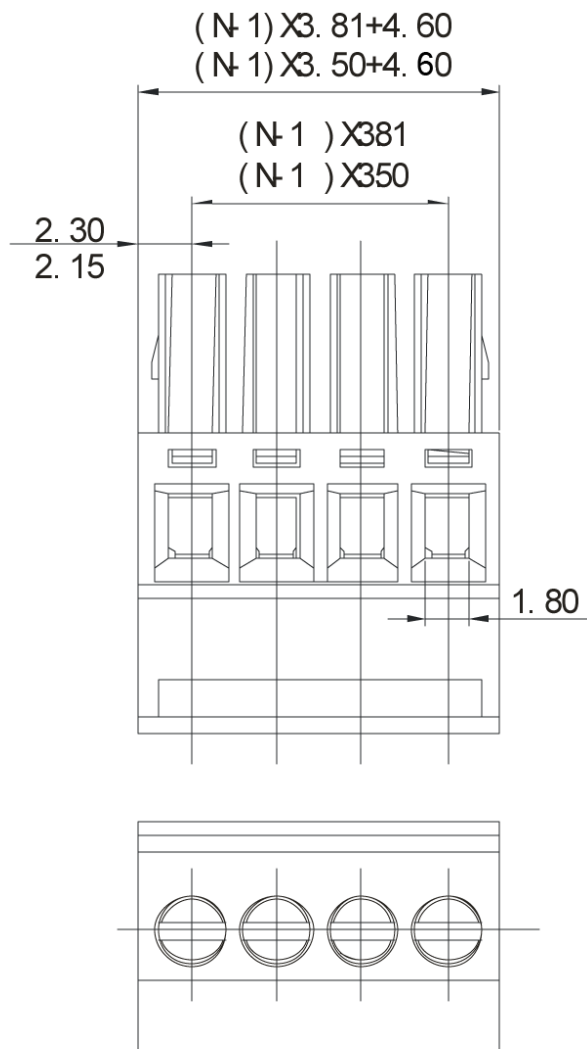

# Product Drawing

				<b>Description:</b>	Standard Outline Drawing
<b>Page:</b>	1	<b>Date:</b>	2010-12-03	<b>P/N</b>	<b>VDGKB-3.5</b>
<b>of:</b>	1	<b>Revision:</b>	1.0		<b>VDGKB-3.81</b>