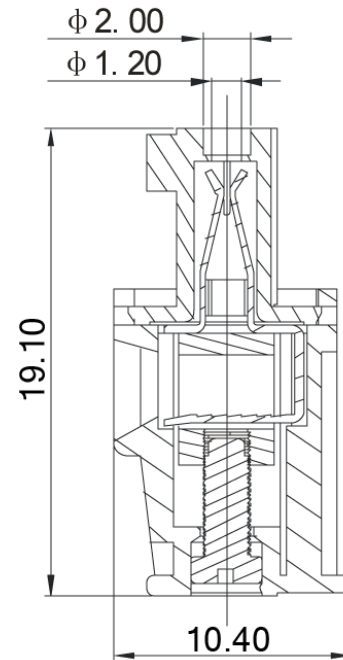

# Product Drawing

Page:	1	Date:	2010-12-03	Description:	Standard Outline Drawing
of:	1	Revision:	1.0	P/N	VDGKA-3.5 VDGKA-3.81