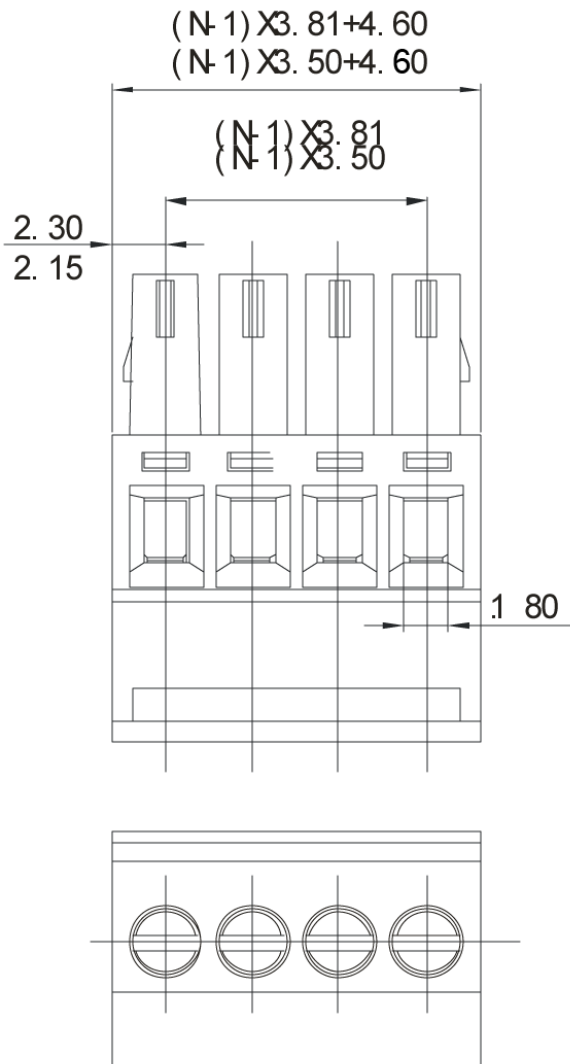

# Product Drawing

Page:	1	Date:	2010-12-03	Description:	Standard Outline Drawing
of:	1	Revision:	1.0	P/N	VDGKA-3.5 VDGKA-3.81