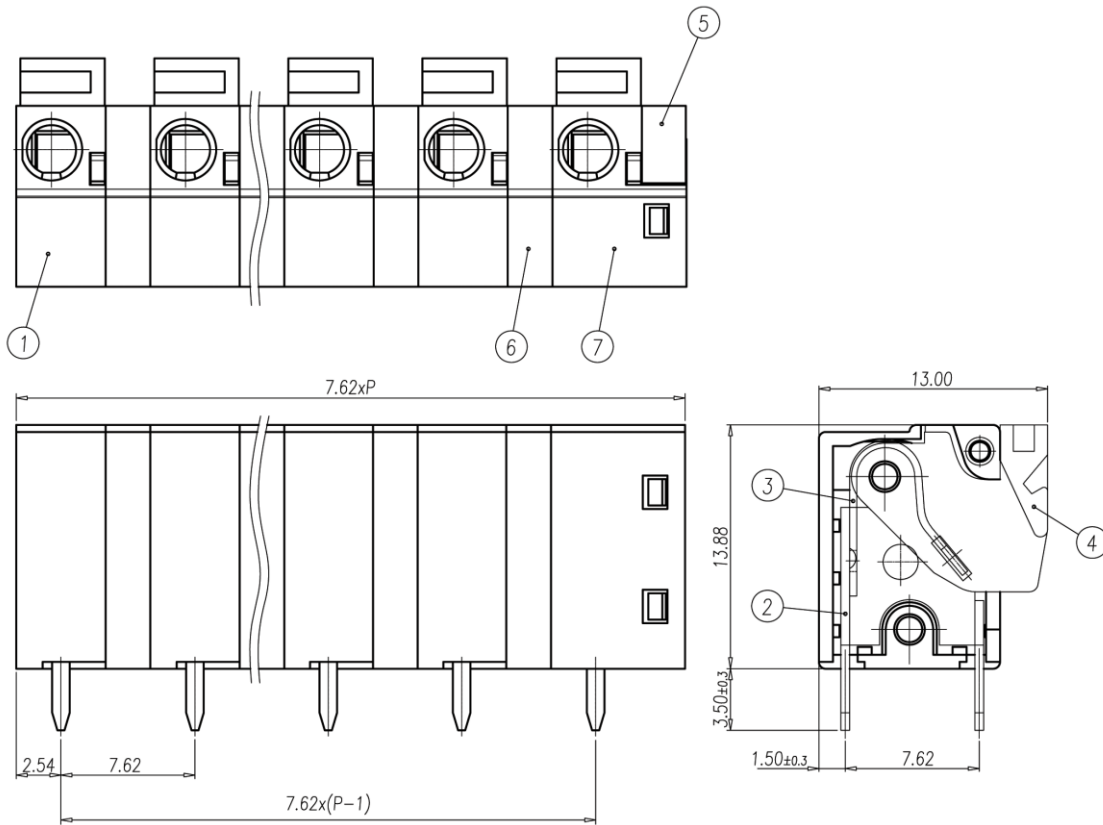

Product Drawing

Page: 1		Date: 2011-01-13		Description:	Standard Outline Drawing
of: 1		Revision: 1.0			