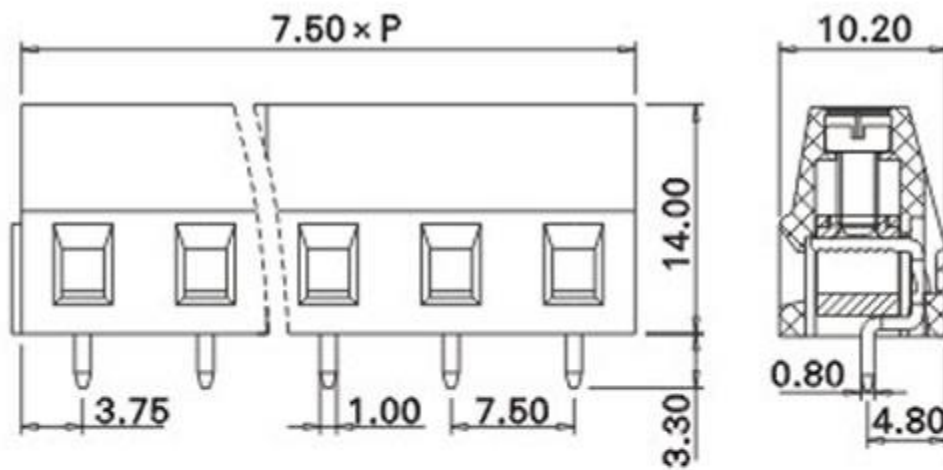

# Product Drawing

		<b>Description:</b>		Standard Outline Drawing	
<b>Page:</b>	1	<b>Date:</b>	2011-01-03	<b>P/N</b>	<b>VCC402V-7.5</b>
<b>of:</b>	1	<b>Revision:</b>	1.0		