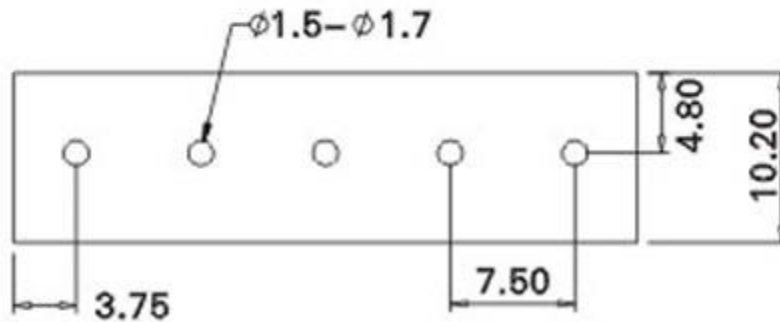

# Product Drawing

		<b>Description:</b>		Standard Outline Drawing	
<b>Page:</b>	1	<b>Date:</b>	2011-01-03	<b>P/N</b>	<b>VCC402V-7.5</b>
<b>of:</b>	1	<b>Revision:</b>	1.0		